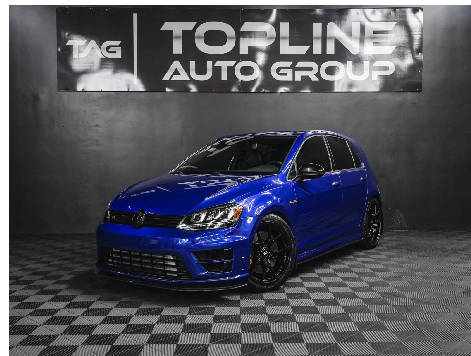

Topline Auto Group LLC

1510 Central Ave S STE H

Kent, WA 98032

(425) 800-0101

<http://www.toplineautogroup.com>

SALES@TOPLINEAUTOGROUP.COM

2016 Volkswagen Golf R

Exterior Color: **Blue** Body Type: **Hatchback**
Interior Color: **Black** Fuel Type: **Gasoline**
VIN: **WVWUF7AU4GW231954** Doors: **4**
Engine: **4-Cyl, Turbo, PZEV, 2.0 Liter** Transmission: **Manual**

FEATURES

Standard

- Power Door Locks
- Air Conditioning
- CD/MP3 (Single Disc)
- Dual Air Bags
- Power Steering
- Heated Seats
- Cruise Control
- AWD
- Side Air Bags
- Fender Premium Sound
- Daytime Running Lights
- Power Seat
- AM/FM Stereo
- Tilt Wheel
- F&R Head Curtain Air Bags
- Anti-Theft System
- Rear Spoiler
- Traction Control
- Blind-Spot Alert
- Keyless Entry
- SiriusXM Satellite
- Bi-Xenon Headlamps
- Stability Control
- Backup Camera
- Power Windows
- Alloy Wheels
- Manual, 6-Spd
- Navigation System
- Keyless Start
- Leather